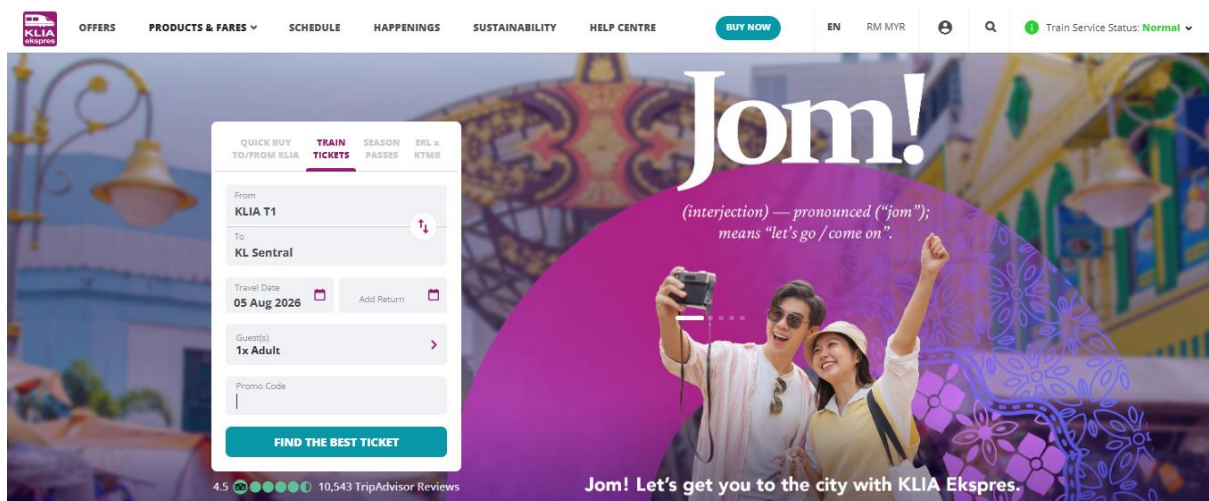

✔ Step 2: Select "Train Tickets"

On the homepage, click on "Train Tickets" from the top navigation menu.