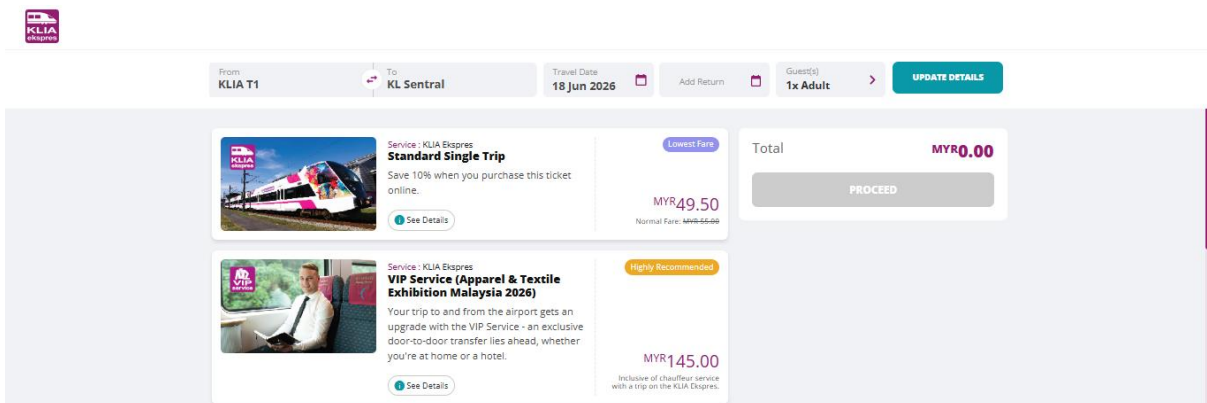

☒ **Step 3: Enter Your Journey Details**

Fill in your travel information:

- Departure station
- Arrival station
- Travel date
- Number of passengers

Then, enter the promo code:
ATEX2026 in the **Promo Code** field.

☐ **Step 4: Search for Available Tickets**

Click **“Find the Best Ticket”**.

◆ **For KLIA Ekspres Train + Meet & Greet to/from Airport + Executive Limousine**

Please fill in **Travel Date** only.