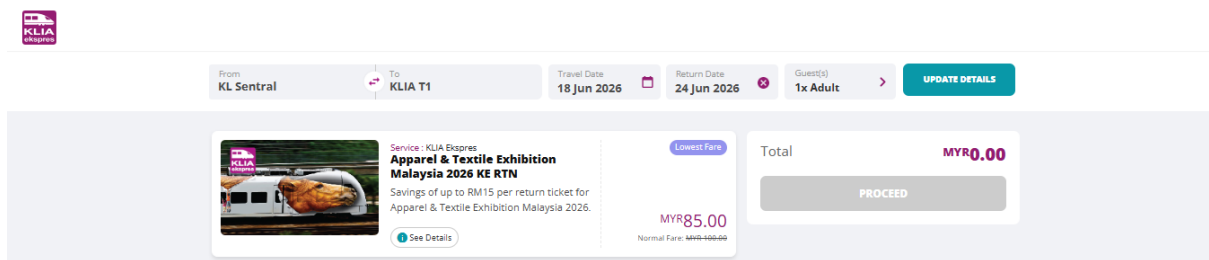

Then, enter the promo code:  
**ATEX2026** in the **Promo Code** field.

**Step 4: Search for Available Tickets**

Click **“Find the Best Ticket”**.

◆ **For KLIA Ekspres Train + Meet & Greet to/from Airport + Executive Limousine**

Please fill in **Travel Date** only.

◆ For KLIA Ekspres Return Ticket

Please fill in **Travel Date** and **Return Date**.

✔ **Step 5: View Discounted Fare**

The special discounted fare for **Apparel & Textile Exhibition Malaysia 2026**.