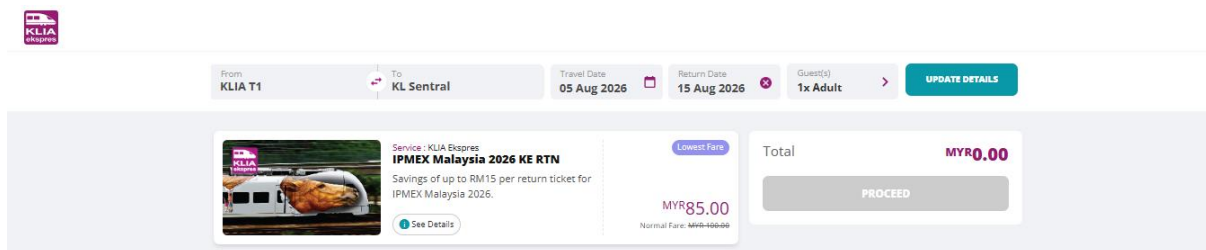

◆ For KLIA Ekspres Return Ticket

Please fill in **Travel Date and Return Date**.

✔ Step 5: View Discounted Fare

The special discounted fare for **IPMEX Malaysia 2026**

will be displayed (subject to the sales and travel period stated above).

🇲🇾 Enjoy a smooth, fast, and comfortable airport transfer with KLIA Ekspres, including Preferred and Premier train services, plus optional Meet & Greet and Executive Limousine services.

If you need any additional assistance or marketing materials, please feel free to reach out. We look forward to welcoming your delegates onboard!